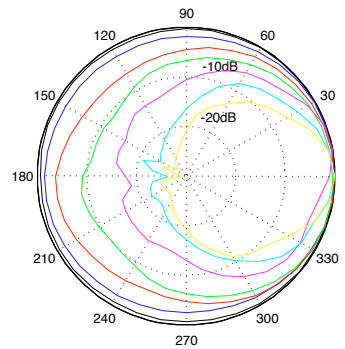

### Main technical data

- Max SPL at 1m: 108dB
- Bandwidth: 60Hz - 20kHz
- Max power: 170W
- Nominal impedance: 8Ω

# Technical specifications

<b>Mechanical</b>	
Dimensions	34cm x 22cm x 17cm
Weight	4.4kg
Loudspeaker materials	Multiply wood
Standard finishes	Deep Black, Pure White and Natural
<b>Acoustical</b>	
Sensitivity	87dB / 1W / 1m
Max SPL at 1m	108dB
Frequency response at -10dB	60Hz - 20kHz
Directivity	1kHz: 190° / 190° 4kHz: 120° / 110°
Drivers	5" woofer + 1" compression
<b>Electrical</b>	
Nominal impedance	8Ω
Max long-term power handling	170W
Input connector	Euroblock chainable
<b>100V option</b>	
Transformer type	Toroidal
Single tap	50W
Max SPL at 1m	104dB
Frequency response	60Hz - 20kHz
Weight including 100V option	5.77kg