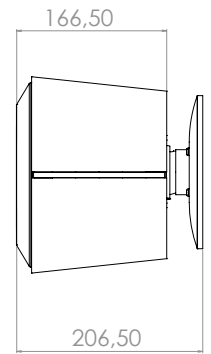

Mechanical drawings