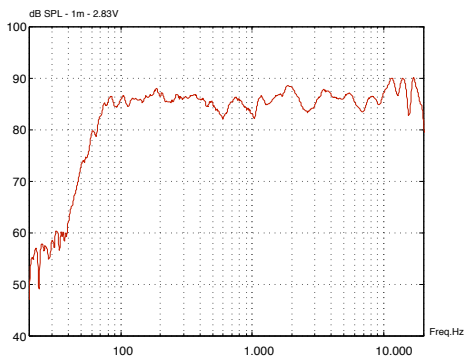

### Main technical data

- Max SPL at 1m: 108dB
- Bandwidth: 60Hz - 20kHz
- Max power: 170W
- Nominal impedance: 8Ω

# Technical specifications

<b>Mechanical</b>	
Dimensions	34cm x 22cm x 17cm
Weight	4.4kg
Loudspeaker materials	Multiply wood
Standard finishes	Deep Black, Pure White and Natural
<b>Acoustical</b>	
Sensitivity	87dB / 1W / 1m
Max SPL at 1m	108dB
Frequency response at -10dB	60Hz - 20kHz
Directivity	1kHz: 190° / 190° 4kHz: 120° / 110°
Drivers	5" woofer + 1" compression
<b>Electrical</b>	
Nominal impedance	8Ω
Max long-term power handling	170W
Input connector	Euroblock chainable
<b>100V option</b>	
Transformer type	Toroidal
Single tap	50W
Max SPL at 1m	104dB
Frequency response	60Hz - 20kHz
Weight including 100V option	5.77kg