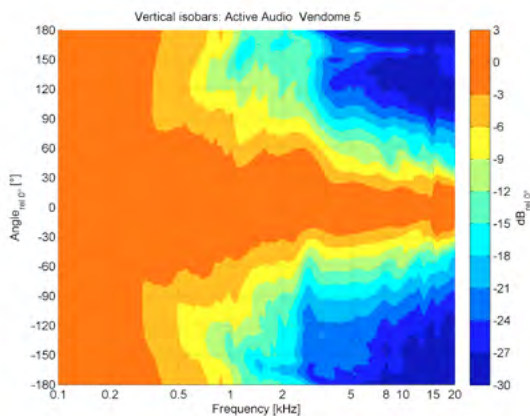

Technical specifications

Mechanical	
Dimensions	34cm x 22cm x 17cm
Weight	4.4kg
Loudspeaker materials	Multiply wood
Standard finishes	Deep Black, Pure White and Natural
Acoustical	
Sensitivity	87dB / 1W / 1m
Max SPL at 1m	108dB
Frequency response at -10dB	60Hz - 20kHz
Directivity	1kHz: 190° / 190° 4kHz: 120° / 110°
Drivers	5" woofer + 1" compression
Electrical	
Nominal impedance	8Ω
Max long-term power handling	170W
Input connector	Euroblock chainable
100V option	
Transformer type	Toroidal
Single tap	50W
Max SPL at 1m	104dB
Frequency response	60Hz - 20kHz
Weight including 100V option	5.77kg

■ 125Hz ■ 250Hz ■ 500Hz ■ 1kHz ■ 2kHz ■ 4kHz ■ 8kHz