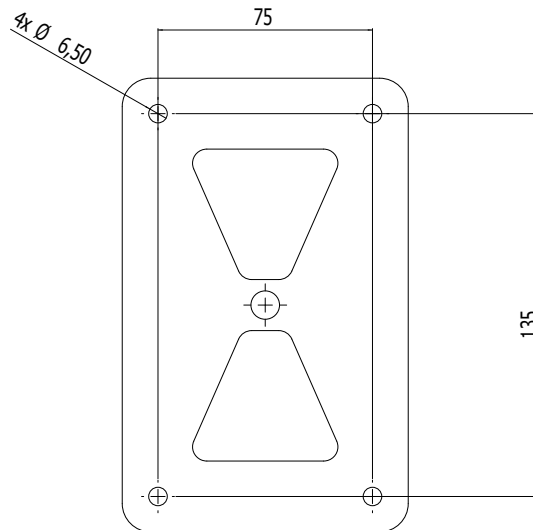

Mechanical drawings