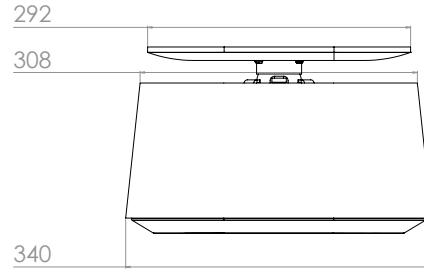

Mechanical drawings