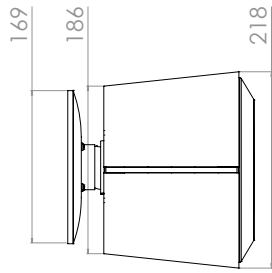

Mechanical drawings