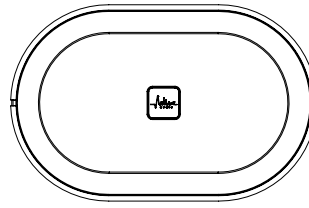

Mechanical drawings