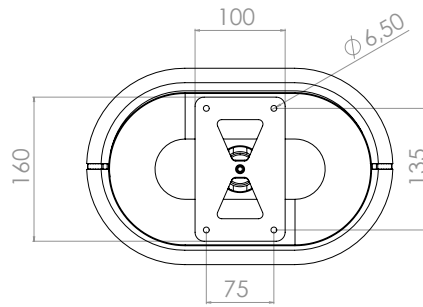

Mechanical drawings