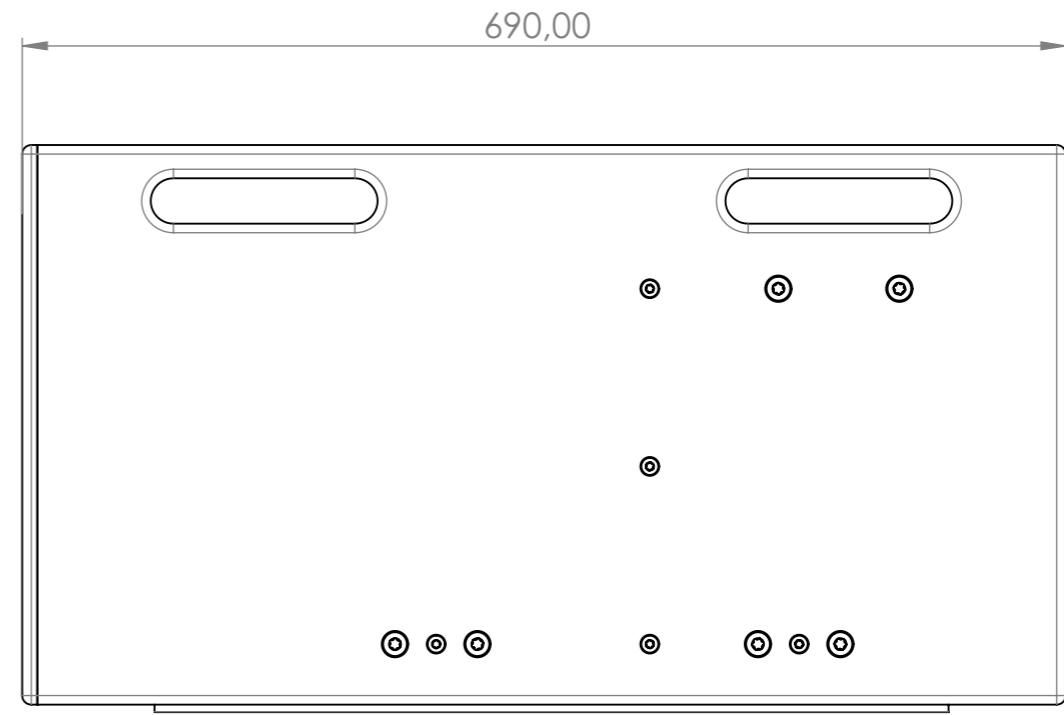

Format: A3

Page: 4/4

Scale: 1:5

mm for linear dimensions  
degrees for angular dimensions

APG & ActiveAudio  
8 Rue Johannes Gutenberg  
44340 Bouguenais  
www.apg.audio  
www.activeaudio.fr