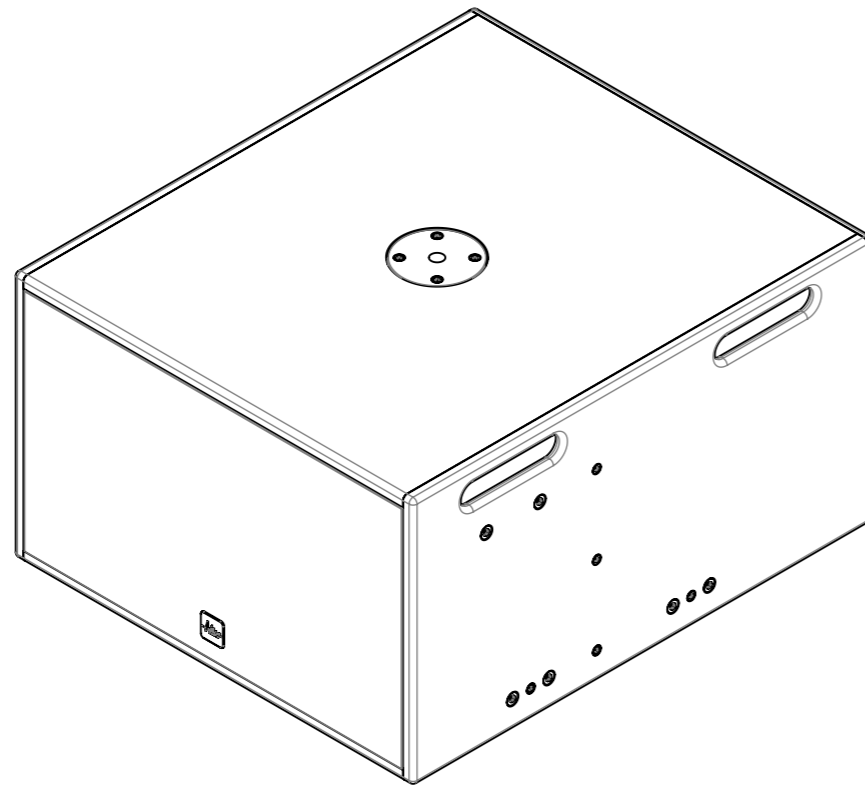

Format: A3

Page: 4/4

Scale: 1:5

mm for linear dimensions  
degrees for angular dimensions

APG & ActiveAudio  
8 Rue Johannes Gutenberg  
44340 Bouguenais  
www.apg.audio  
www.activeaudio.fr