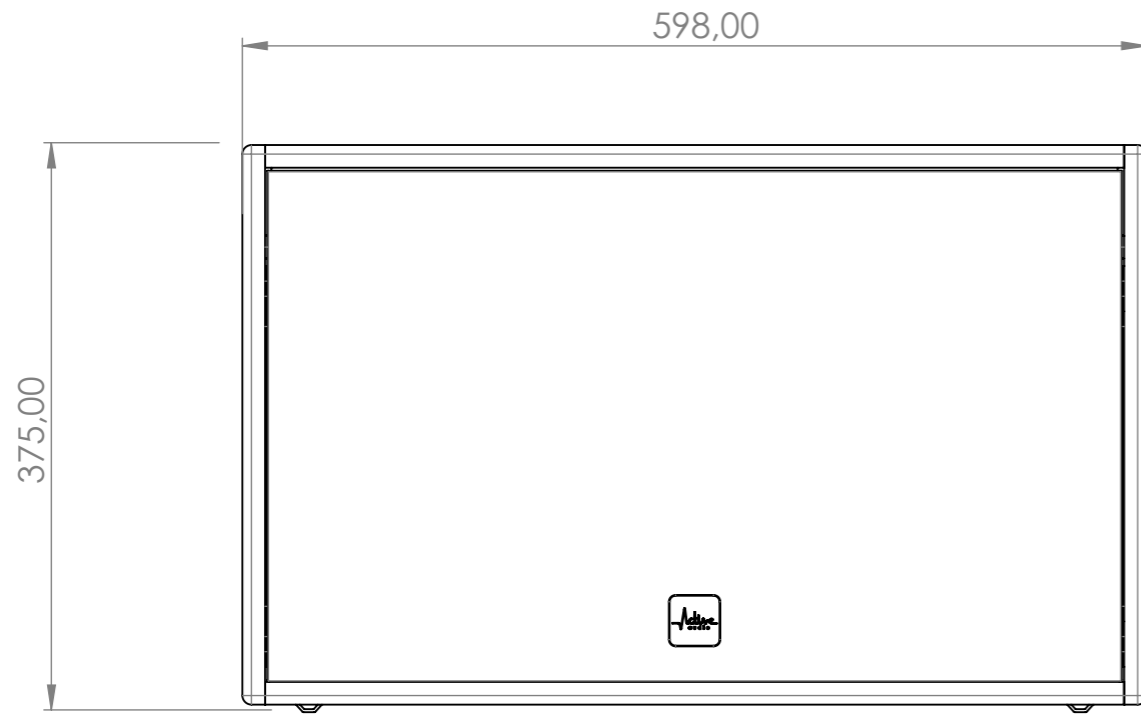

Format: A3

Page: 4/4

Scale: 1:5

mm for linear dimensions  
degrees for angular dimensions

APG & ActiveAudio  
8 Rue Johannes Gutenberg  
44340 Bouguenais  
www.apg.audio  
www.activeaudio.fr