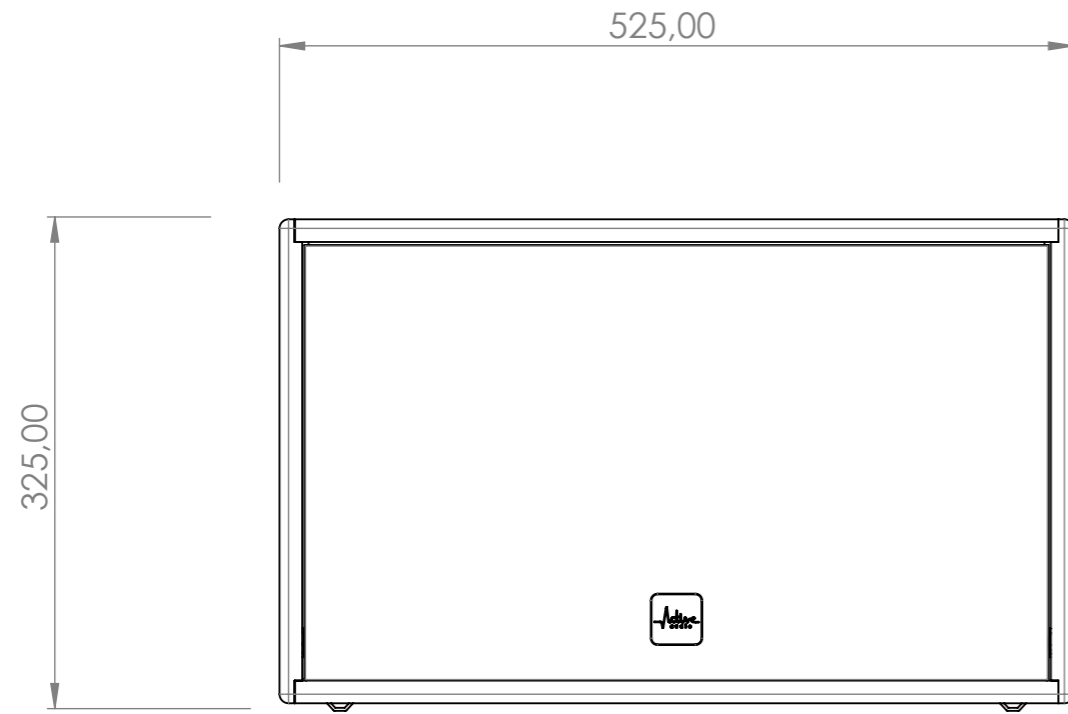

Format: A3

Page: 4/4

Scale: 1:5

mm for linear dimensions
degrees for angular dimensions

APG & ActiveAudio
8 Rue Johannes Gutenberg
44340 Bouguenais
www.apg.audio
www.activeaudio.fr