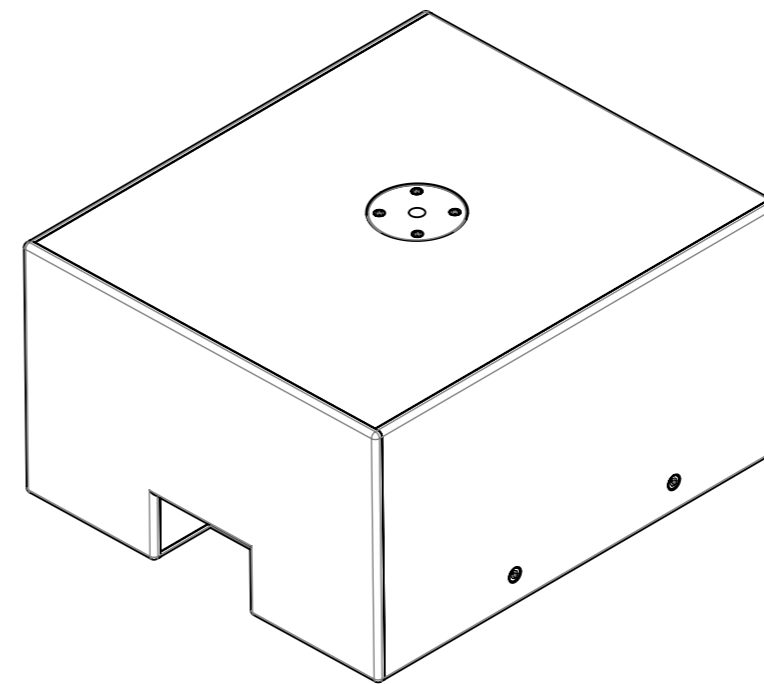

Format: A3

Page: 4/4

Scale: 1:5

mm for linear dimensions
degrees for angular dimensions

APG & ActiveAudio
8 Rue Johannes Gutenberg
44340 Bouguenais
www.apg.audio
www.activeaudio.fr