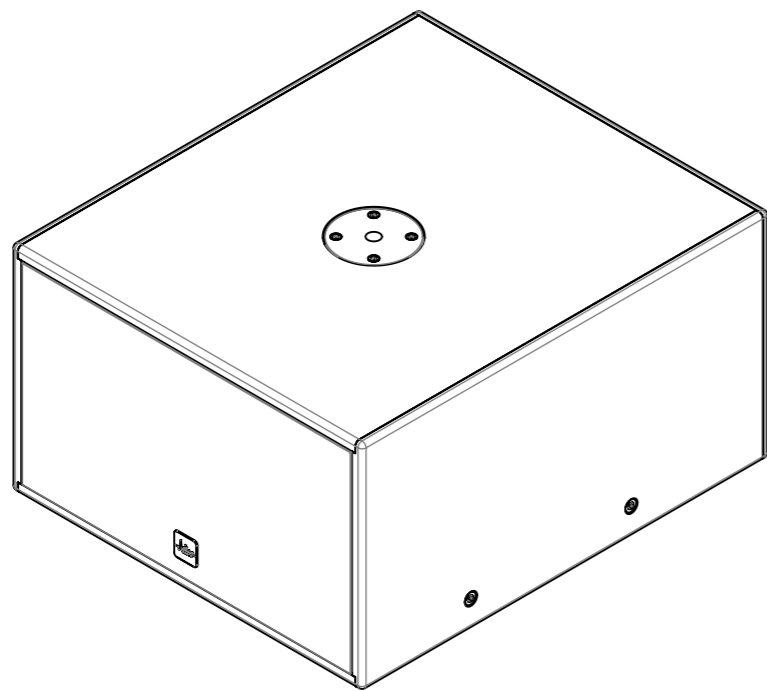

Format: A3

Page: 4/4

Scale: 1:5

mm for linear dimensions
degrees for angular dimensions

APG & ActiveAudio
8 Rue Johannes Gutenberg
44340 Bouguenais
www.apg.audio
www.activeaudio.fr