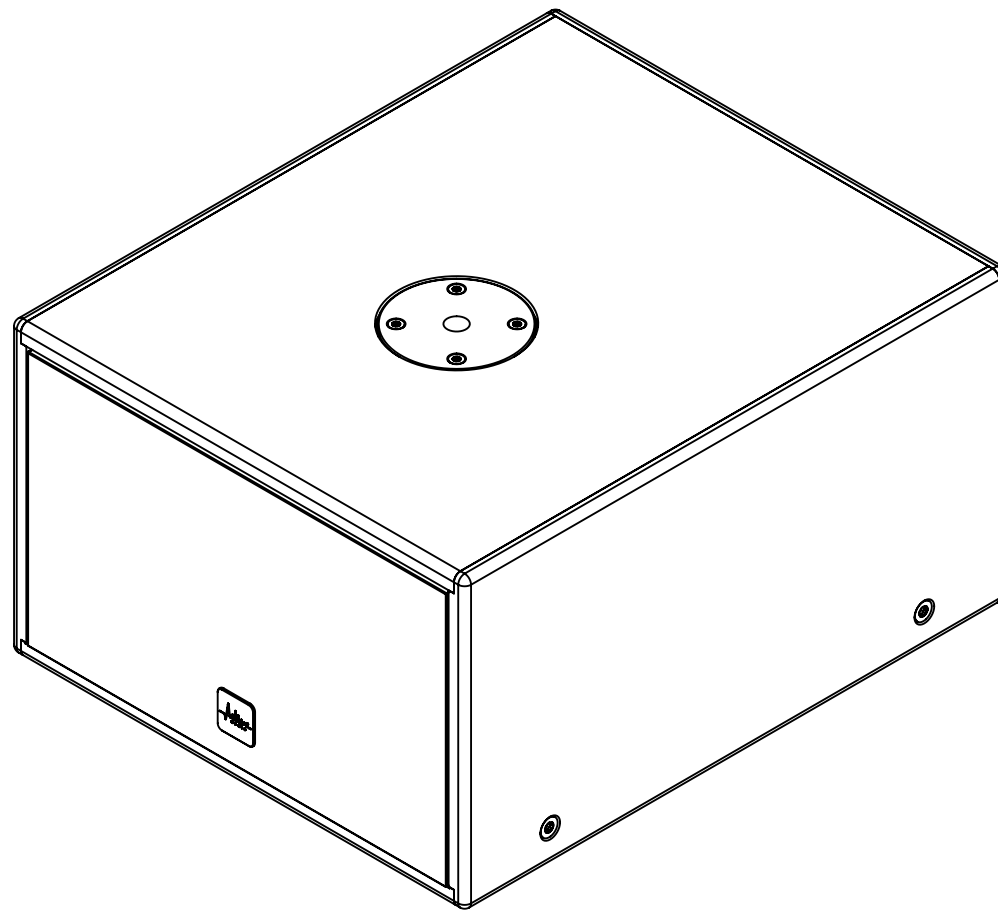

Format: A3

Page: 4/4

Scale: 1:5

mm for linear dimensions
degrees for angular dimensions

Active
audio

APG

APG & ActiveAudio
8 Rue Johannes Gutenberg
44340 Bouguenais
www.apg.audio
www.activeaudio.fr