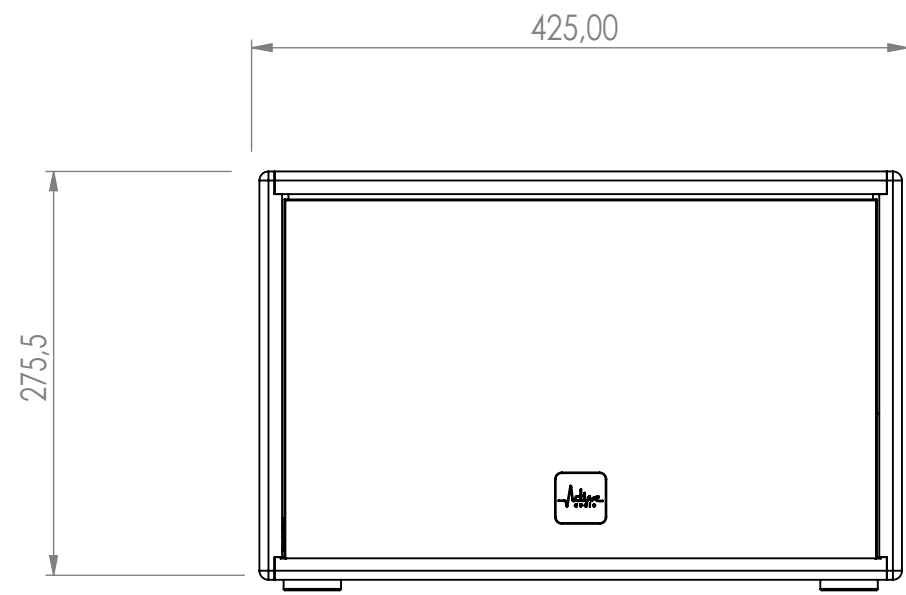

Format: A3

Page: 4/4

Scale: 1:5

mm for linear dimensions
degrees for angular dimensions

Active
audio

APG

APG & ActiveAudio
8 Rue Johannes Gutenberg
44340 Bouguenais
www.apg.audio
www.activeaudio.fr