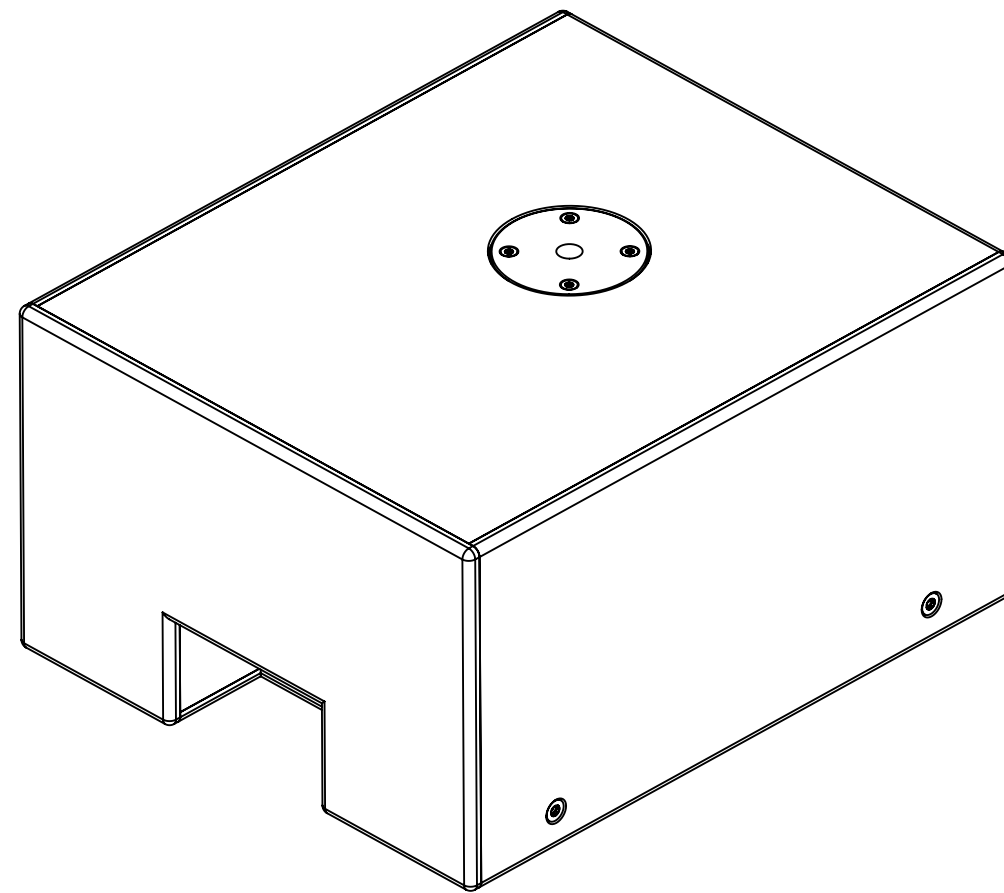

Format: A3

Page: 4/4

Scale: 1:5

mm for linear dimensions
degrees for angular dimensions

Active
audio

APG

APG & ActiveAudio
8 Rue Johannes Gutenberg
44340 Bouguenais
www.apg.audio
www.activeaudio.fr