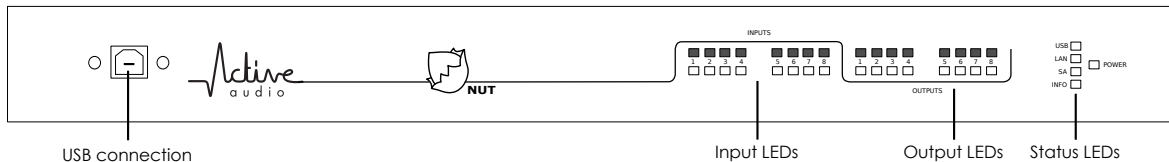

## NUT processor front panel

## Technical Datas

Inputs	8 balanced analog inputs, with switchable mic / line level and phantom power
Outputs	8 balanced analog outputs
Control	Application based control through: driverless USB 2,0, Ethernet
Dynamic range	114dB
Power	24 VDC power supply
Dimensions	44 x 480 x 251 mm - Rack 19" - 1U
Input / output levels	Balanced 8Vrms (+20 dBu)
Audio connectors	Euroblock
Weight	3,5kg
Sample frequency	48 to 192kHz
Signal processing	Large choice of apps available