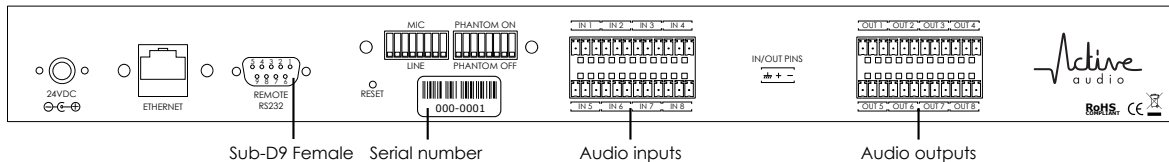

## Technical Datas

Inputs	8 balanced analog inputs, with switchable mic / line level and phantom power
Outputs	8 balanced analog outputs
Control	Application based control through: driverless USB 2,0, Ethernet
Dynamic range	114dB
Power	24 VDC power supply
Dimensions	44 x 480 x 251 mm - Rack 19" - 1U
Input / output levels	Balanced 8Vrms (+20 dBu)
Audio connectors	Euroblock
Weight	3,5kg
Sample frequency	48 to 192kHz
Signal processing	Large choice of apps available